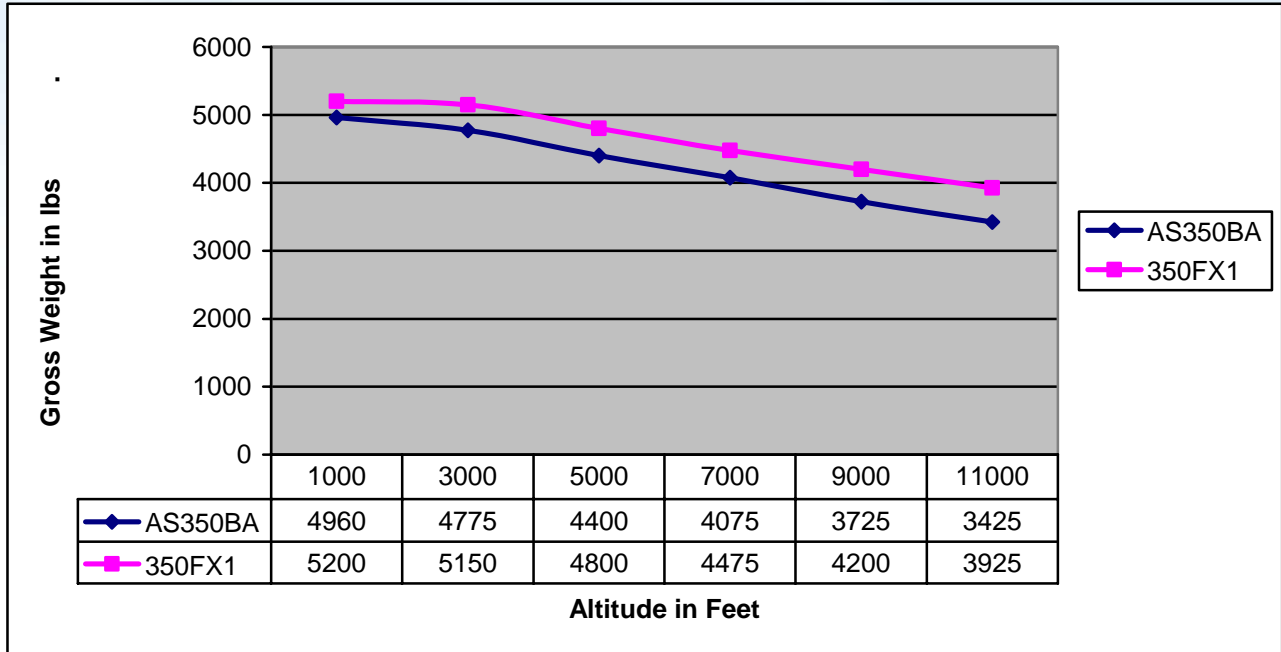

350FX1 PERFORMANCE

350FX1 HOVER IN GROUND EFFECT (HIGE) OAT 20C

350FX1 HOVER OUT OF GROUND EFFECT (HOGE) OAT 20C