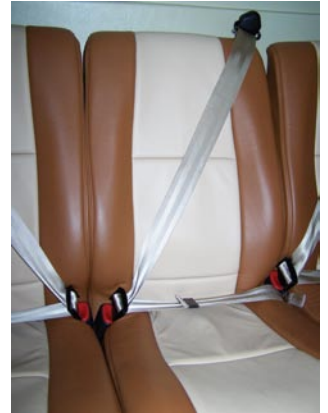

Shoulder Harness Kits

Deluxe Rear Seat Shoulder Harness Kit

The GenerationFX modification installs a 4 place push button quick release rear shoulder harness kit to the aft bulkhead. There are two versions of the quick release buckles and attachments, the first includes provisions for rigid seat belt buckles, including optional fittings that extend the length of these buckles to accommodate thicker seat cushions. The second uses webbed or flexible buckles for a practical utility version while still utilizing the push button quick release mechanism. Both versions, flex or rigid, use the same shoulder harness and shoulder loop attachment, inertia reels and integral belt extension stored and located beneath the rear seat bench at the floor attachment.

- Quick release push button buckles
- Rigid or flex versions available
- Extension integral to belt assembly
- Upgrade kit available for previously installed Geneva kits
- Simplified passenger loading for quick turn times
- Templates included for trimming the interior panels

Rigid

DELUXE REAR SHOULDER HARNESS SEAT BELTS